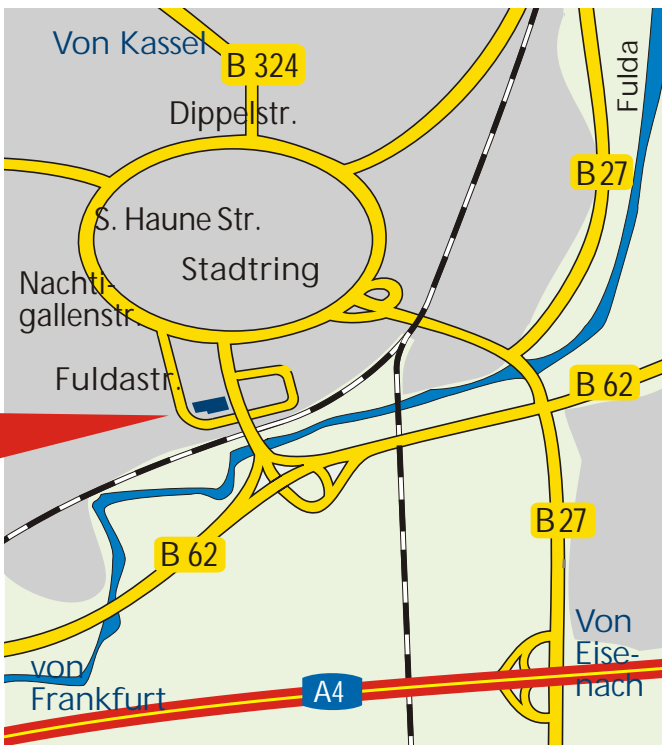

We are looking forward to your visit

Volkert Metall-
und Kunststofftechnik
Fuldastraße 24
D-36251 Bad Hersfeld

Telefon 06621-40088-0
Telefax 06621-40088-20

office@vmkt.de
www.vmkt.de

Bad Hersfeld is lying in the middle of Germany.

This is the way how to reach us:

Arrival from Frankfurt (A5) or Eisenach (A4)

A4 departure Bad Hersfeld
Direction Bad Hersfeld on B27 until you reach cross roads B62, there go left direction Alsfeld
Next departure go right -> "Stadtmitte" (centre of the city)
3x go right, passing by the shopping center
Throughout the bridge, car parks on the right

Arrival from Fulda (A7)

A7 departure Niederaula
Direction Bad Hersfeld on B62
Departure right -> "Stadtmitte" (centre of the city)
3x go right, passing by the shopping center
Throughout the bridge, car parks on the right

Arrival from Kassel (A7)

A7 departure Bad Hersfeld West
Direction Bad Hersfeld on highroad
In Bad Hersfeld "Stadtring" direction "Kurviertel"
Traffic light cross roads "Stadtring" "Fuldastraße" right
Before railway crossing Volkert company on the left